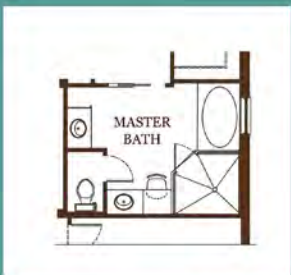

# LAUREL

— OPTIONS —

Front Load Garage

Garage Service Door

Outdoor Kitchen

Pool Bath  
[Add 46 SF A/C]

Sun Room  
[Add 175 SF A/C]

Sun Room  
French Doors  
[Add 175 SF A/C]

Master Bedroom  
Sitting Area  
[Add 50 SF A/C]

Master Bedroom  
Single French Door

Master Bedroom  
Side Windows

Master Bath Tub

Bath 3 Vestibule  
French Door

LAUREL

LIVING AREA	2,529 SF
2 Car Garage	500 SF
Entry	54 SF
Lanai	259 SF
<b>TOTAL COVERED</b>	<b>3,342 SF</b>