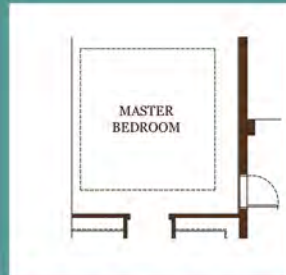

Outdoor Shower

Sun Room
[Add 174 SF A/C]

Master Bedroom
Sitting Area
[Add 50 SF A/C]

Master Bedroom
Side Windows

Master Bedroom
Single French Door

Master Bath Tub
[Add 19 SF A/C]

Bedroom 4

Great Room
Tent Ceiling