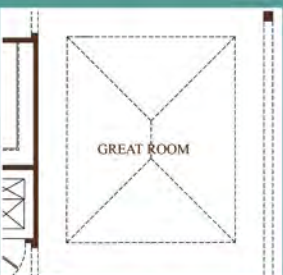

Outdoor Shower

Sun Room
[Add 174 SF A/C]

Master Bedroom
Sitting Area
[Add 50 SF A/C]

Master Bedroom
Side Windows

Master Bedroom
Single French Door

Master Bath Tub
[Add 19 SF A/C]

Bedroom 4

Great Room
Tent Ceiling