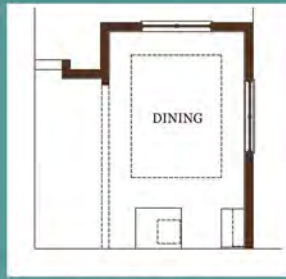

Dining Side Windows