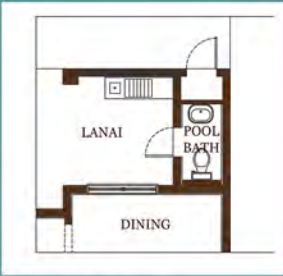

— OPTIONS —

Pool Bath

CYPRESS

LIVING AREA	2,690 SF
3 Car Garage	606 SF
Entry	45 SF
Lanai	403 SF
TOTAL COVERED	3,744 SF