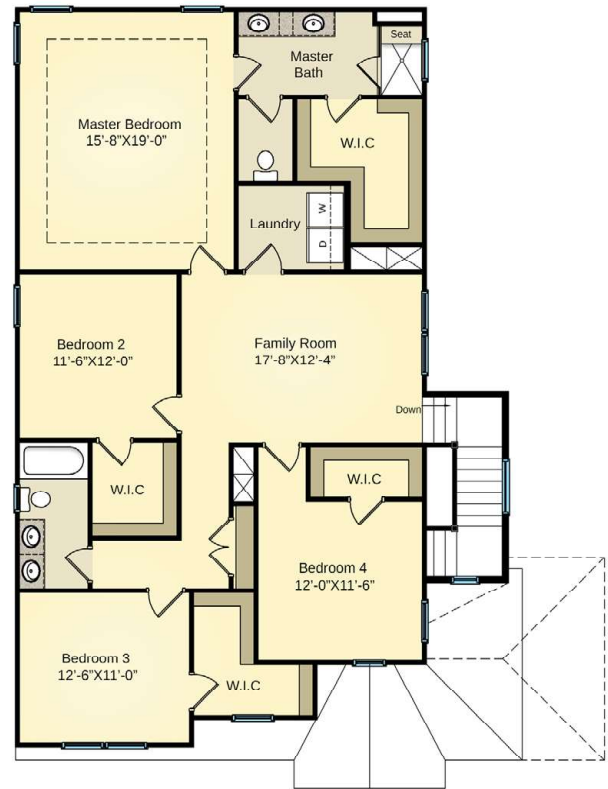

The Bradley

4 Bedrooms
2.5 Bathrooms
2563 sq. ft.

Caviness & Cates Building and Development Co. reserves the right to make changes in plans and specifications. Dimensions may not be exact. Features may vary according to different elevations and specifications at the discretion of the builder and may not be portrayed on marketing materials. Consult with a sales representative before writing an offer

www.CavinessAndCates.com

The Bradley

4 Bedrooms
2.5 Bathrooms
2563 sq. ft.

Caviness & Cates Building and Development Co. reserves the right to make changes in plans and specifications. Dimensions may not be exact. Features may vary according to different elevations and specifications at the discretion of the builder and may not be portrayed on marketing materials. Consult with a sales representative before writing an offer