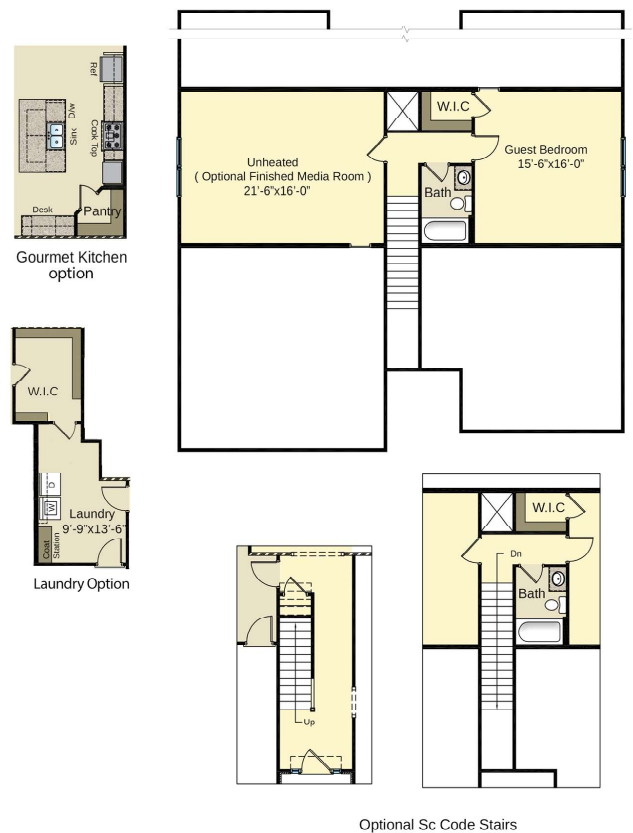

www.CavinessAndCates.com

The Carthage

2593 sq. ft.

FIRST FLOOR

SECOND FLOOR

Caviness & Cates Building and Development Co. reserves the right to make changes in plans and specifications. Dimensions may not be exact. Features may vary according to different elevations and specifications at the discretion of the builder and may not be portrayed on marketing materials. Consult with a sales representative before writing an offer