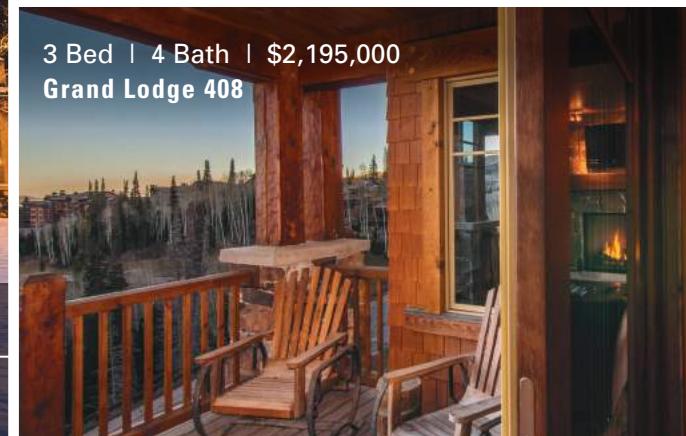

GRAND LODGE

Located at the base of the Northside Express Chairlift in Empire Pass at Deer Valley® Resort

3 Bed | 4 Bath | \$2,175,000
Grand Lodge 301

3 Bed | 4 Bath | \$2,195,000
Grand Lodge 408

SILVER STRIKE LODGE

Located at the base of the Silver Strike Chairlift in Empire Pass at Deer Valley® Resort

3 Bed | 4 Bath | \$2,525,000
Grand Lodge 501

4 Bed | 5 Bath | \$2,350,000
Silver Strike Lodge 407