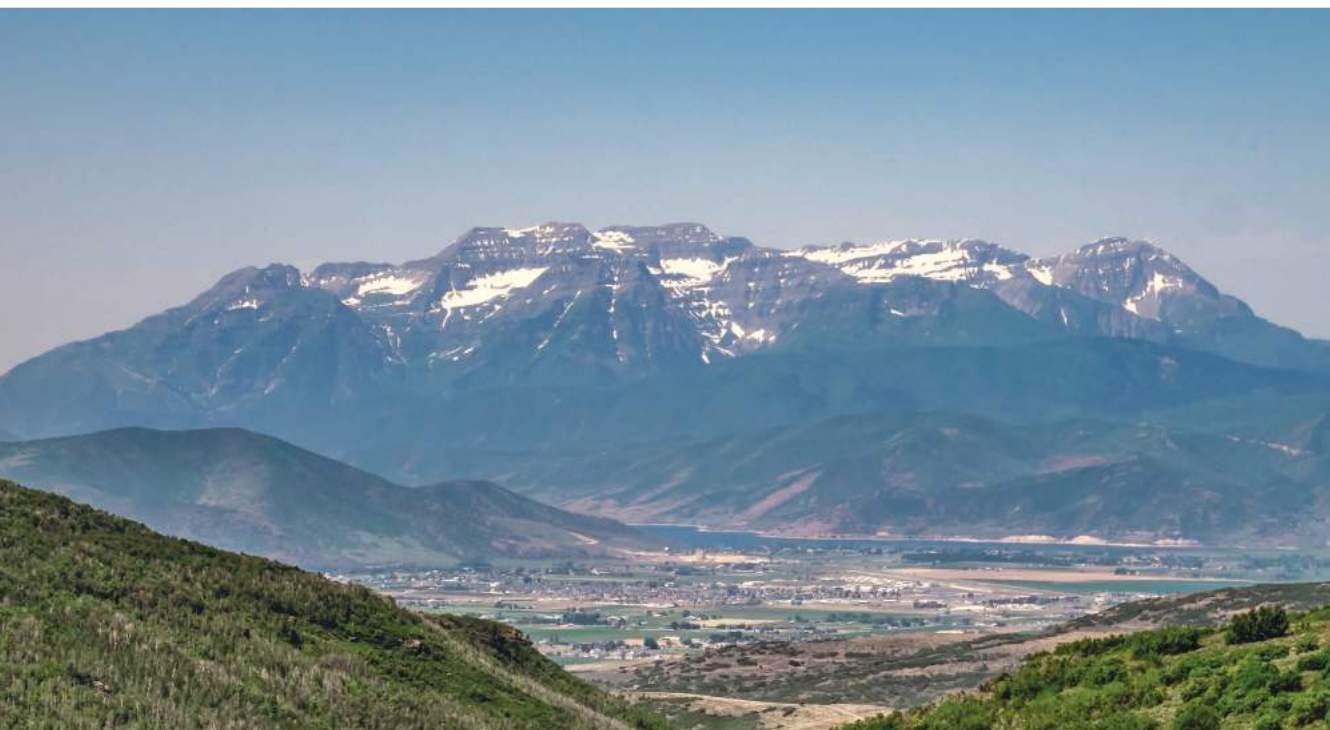

BALD EAGLE
MLS 9986491 | $5,900,000 | 7831HawkCourt.com

WOLF CREEK RANCH
160 Acre Estate Lots Available $550,000 - $1,400,000 | WolfCreekRanchUtah.com