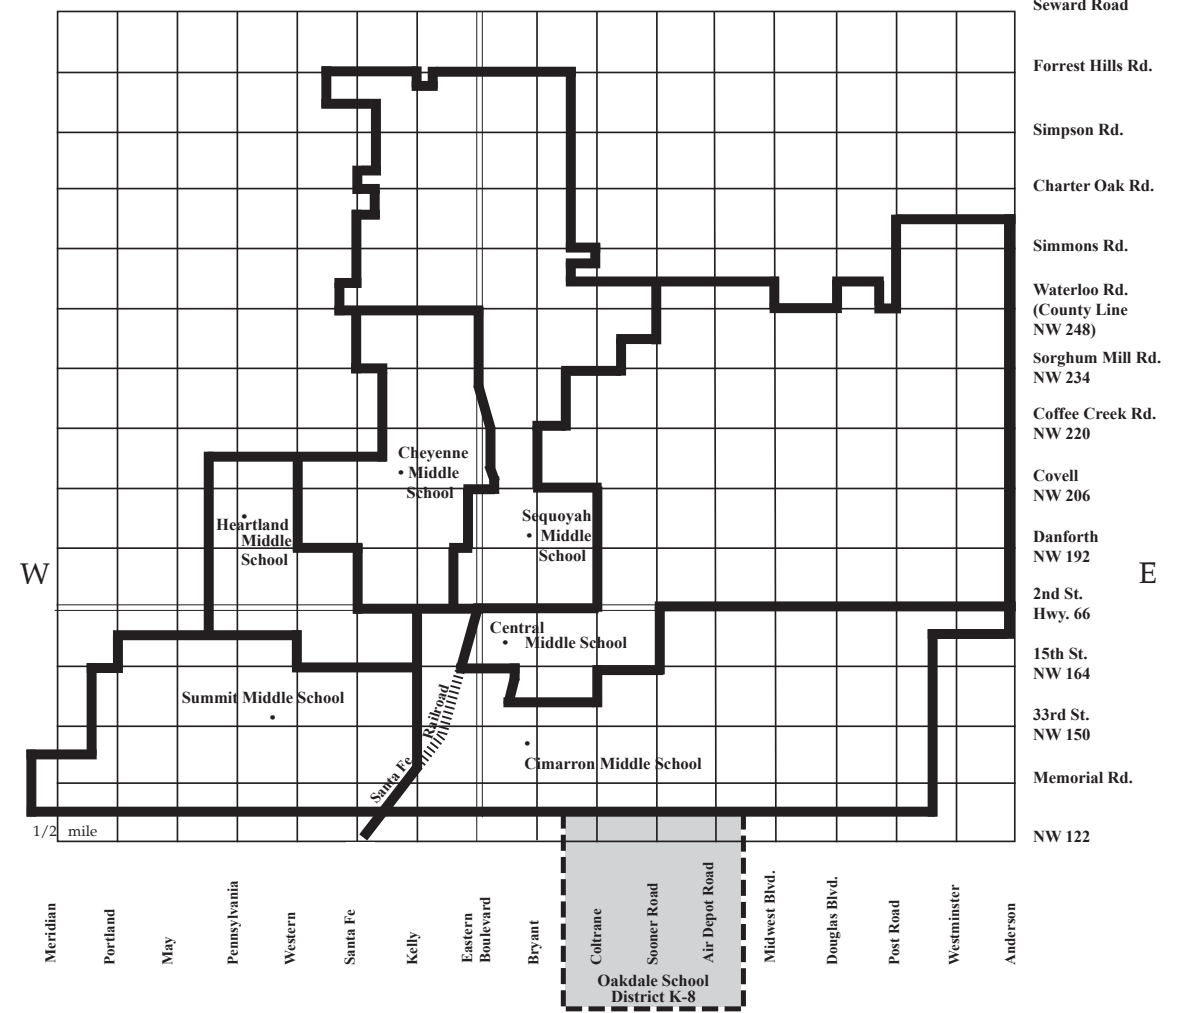

Effective 2016 - 2017 School Year Elementary Boundaries

N

ELEMENTARY SCHOOLS

Name of School	Street Address	Zip Code
▲ Clegern	6th & Jackson	73034
★ Russell Dougherty	19 N. Boulevard	73034
Ida Freeman	501 W. Hurd	73003
Northern Hills	901 E. Wayne	73034
Orvis Risner	29th & Rankin	73013
Sunset	400 W. 8th	73003
Will Rogers	1215 E. 9th	73034
Chisholm	2300 S. E. 33rd	73013
John Ross	1901 N. Thomas	73003
Charles Haskell	1701 N. W. 150th	73013
Cross Timbers	4800 N. Kelly	73025
Washington Irving	18101 N. Western	73012
Angie Debo	16060 N. May	73013
West Field	17601 N. Penn	73012
Centennial	4400 N. Coltrane	73034
Frontier	4901 Explorer Dr.	73012
Heritage	400 East Sorghum Mill Rd.	73034

▲ ★ Open enrollment schools, applications required.

STUDENT TRACKING BY SCHOOL

Elementary	Middle School	High School
Grades K-5	Grades 6-8	Grades 9-12
Angie Debo	Summit	Santa Fe
Centennial	Central	Memorial
Charles Haskell	Summit	Santa Fe
Chisholm	Cimarron	Memorial
Cross Timbers	Cheyenne & Sequoyah	North
Frontier	Heartland & Cheyenne	Santa Fe & North
Heritage	Sequoyah	North
Ida Freeman	Cheyenne & Sequoyah	North
John Ross	Sequoyah & Cheyenne	North
Northern Hills	Central & Sequoyah	Memorial & North
Orvis Risner	Cimarron	Memorial
Sunset	Cimarron	Memorial
	Summit & Heartland	Santa Fe
Washington Irving	Heartland	Santa Fe
West Field	Summit & Heartland	Santa Fe
Will Rogers	Central	Memorial

High School Boundaries

HIGH SCHOOLS

Memorial	1000 E. 15th	73013
North	215 W. Danforth	73003
Santa Fe	1901 W. 15th	73013

*Oakdale students in grades 9-12 will be provided transportation to Edmond School and will attend Memorial High School.

Middle School Boundaries

MIDDLE SCHOOLS

Central	500 E. 9th	73034
Cheyenne	1271 N. W. Covell	73003
Cimarron	3701 S. Bryant	73013
Heartland	4900 Explorer Drive	73012
Sequoyah	1125 N. E. Danforth	73034
Summit	1703 N. W. 150th	73013