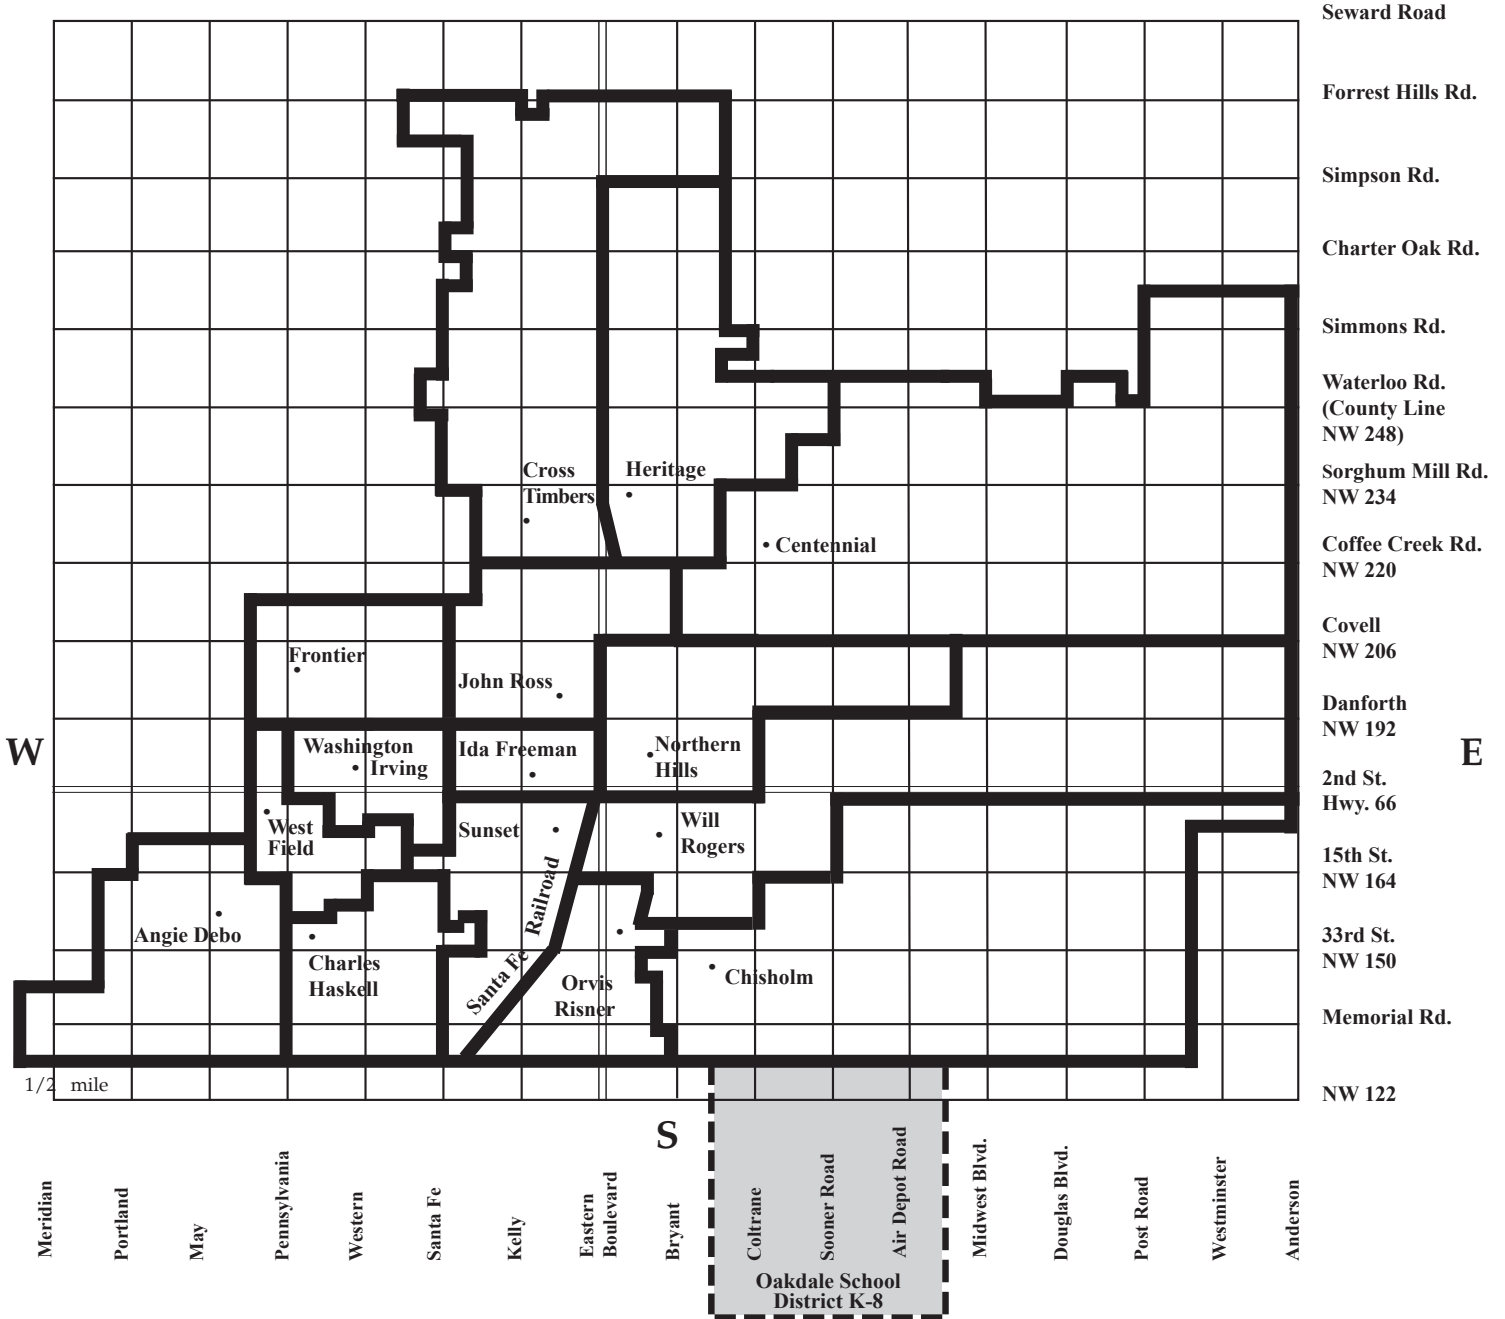

Effective 2016 - 2017 School Year Elementary Boundaries

N

ELEMENTARY SCHOOLS

Name of School	Street Address	Zip Code
▲ Clegern	6th & Jackson	73034
★ Russell Dougherty	19 N. Boulevard	73034
Ida Freeman	501 W. Hurd	73003
Northern Hills	901 E. Wayne	73034
Orvis Risner	29th & Rankin	73013
Sunset	400 W. 8th	73003
Will Rogers	1215 E. 9th	73034
Chisholm	2300 S. E. 33rd	73013
John Ross	1901 N. Thomas	73003
Charles Haskell	1701 N. W. 150th	73013
Cross Timbers	4800 N. Kelly	73025
Washington Irving	18101 N. Western	73012
Angie Debo	16060 N. May	73013
West Field	17601 N. Penn	73012
Centennial	4400 N. Coltrane	73034
Frontier	4901 Explorer Dr.	73012
Heritage	400 East Sorghum Mill Rd.	73034

▲ ★ Open enrollment schools, applications required.

STUDENT TRACKING BY SCHOOL

Elementary	Middle School	High School
Grades K-5	Grades 6-8	Grades 9-12
Angie Debo	Summit	Santa Fe
Centennial	Central	Memorial
Charles Haskell	Summit	Santa Fe
Chisholm	Cimarron	Memorial
Cross Timbers	Cheyenne & Sequoyah	North
Frontier	Heartland & Cheyenne	Santa Fe & North
Heritage	Sequoyah	North
Ida Freeman	Cheyenne & Sequoyah	North
John Ross	Sequoyah & Cheyenne	North
Northern Hills	Central & Sequoyah	Memorial & North
Orvis Risner	Cimarron	Memorial
Sunset	Cimarron	Memorial
	Summit & Heartland	Santa Fe
Washington Irving	Heartland	Santa Fe
West Field	Summit & Heartland	Santa Fe
Will Rogers	Central	Memorial

High School Boundaries

HIGH SCHOOLS

Memorial	1000 E. 15th	73013
North	215 W. Danforth	73003
Santa Fe	1901 W. 15th	73013

*Oakdale students in grades 9-12 will be provided transportation to Edmond School and will attend Memorial High School.

Middle School Boundaries

MIDDLE SCHOOLS

Central	500 E. 9th	73034
Cheyenne	1271 N. W. Covell	73003
Cimarron	3701 S. Bryant	73013
Heartland	4900 Explorer Drive	73012
Sequoyah	1125 N. E. Danforth	73034
Summit	1703 N. W. 150th	73013