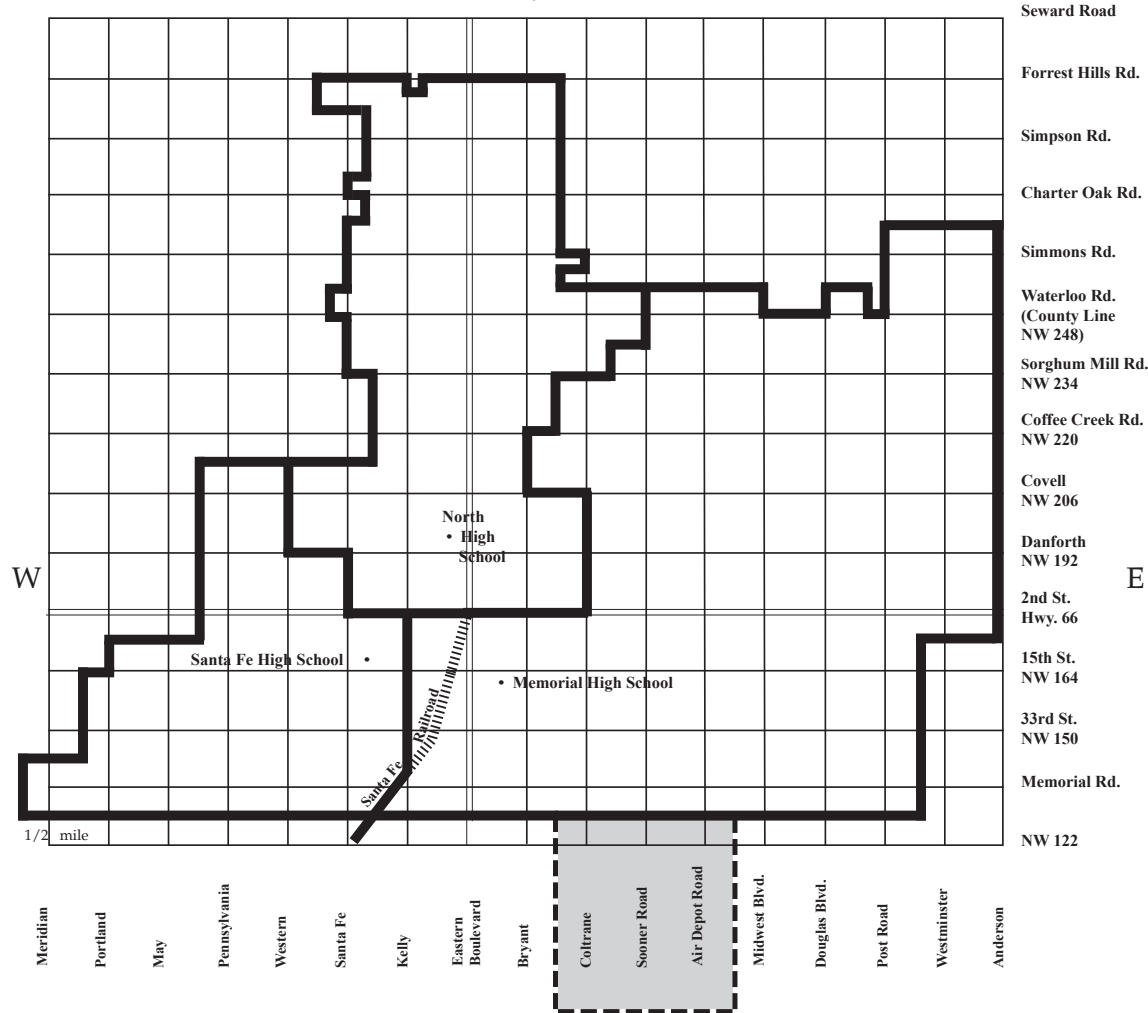

Effective 2016 - 2017 School Year Elementary Boundaries

N

ELEMENTARY SCHOOLS

Name of School	Street Address	Zip Code
▲ Clegern	6th & Jackson	73034
★ Russell Dougherty	19 N. Boulevard	73034
Ida Freeman	501 W. Hurd	73003
Northern Hills	901 E. Wayne	73034
Orvis Risner	29th & Rankin	73013
Sunset	400 W. 8th	73003
Will Rogers	1215 E. 9th	73034
Chisholm	2300 S. E. 33rd	73013
John Ross	1901 N. Thomas	73003
Charles Haskell	1701 N. W. 150th	73013
Cross Timbers	4800 N. Kelly	73025
Washington Irving	18101 N. Western	73012
Angie Debo	16060 N. May	73013
West Field	17601 N. Penn	73012
Centennial	4400 N. Coltrane	73034
Frontier	4901 Explorer Dr.	73012
Heritage	400 East Sorghum Mill Rd.	73034

▲ ★ Open enrollment schools, applications required.

STUDENT TRACKING BY SCHOOL

Elementary	Middle School	High School
Grades K-5	Grades 6-8	Grades 9-12
Angie Debo	Summit	Santa Fe
Centennial	Central	Memorial
Charles Haskell	Summit	Santa Fe
Chisholm	Cimarron	Memorial
Cross Timbers	Cheyenne & Sequoyah	North
Frontier	Heartland & Cheyenne	Santa Fe & North
Heritage	Sequoyah	North
Ida Freeman	Cheyenne & Sequoyah	North
John Ross	Sequoyah & Cheyenne	North
Northern Hills	Central & Sequoyah	Memorial & North
Orvis Risner	Cimarron	Memorial
Sunset	Cimarron	Memorial
	Summit & Heartland	Santa Fe
Washington Irving	Heartland	Santa Fe
West Field	Summit & Heartland	Santa Fe
Will Rogers	Central	Memorial

High School Boundaries

HIGH SCHOOLS

Memorial	1000 E. 15th	73013
North	215 W. Danforth	73003
Santa Fe	1901 W. 15th	73013

*Oakdale students in grades 9-12 will be provided transportation to Edmond School and will attend Memorial High School.