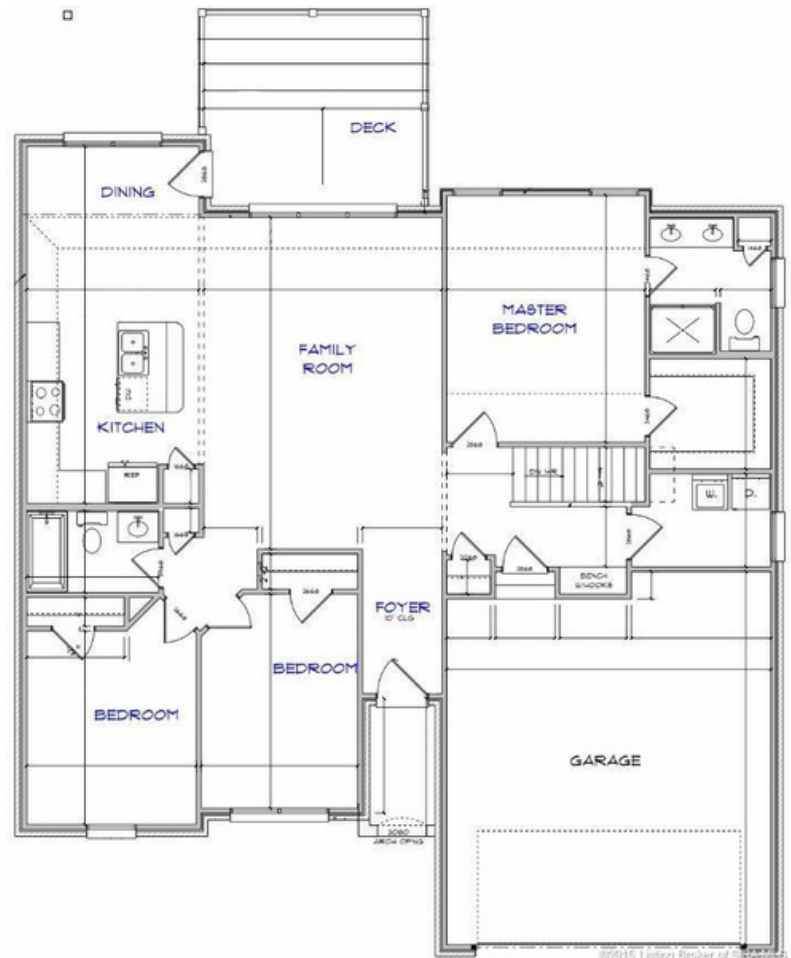

Millie ^{THE} Kate

ASB, LLC

Custom Homes

- Open Floor Plan
- Vaulted Ceilings
- Wood Flooring
- Kitchen Island and Breakfast Bar
- Granite Counters
- Stainless Steel Appliances
- Formal Dining Room
- Master Bath with Dual Vanities, Walk In Closet
- Laundry Room
- 2-10 Home Warranty
- Energy Smart