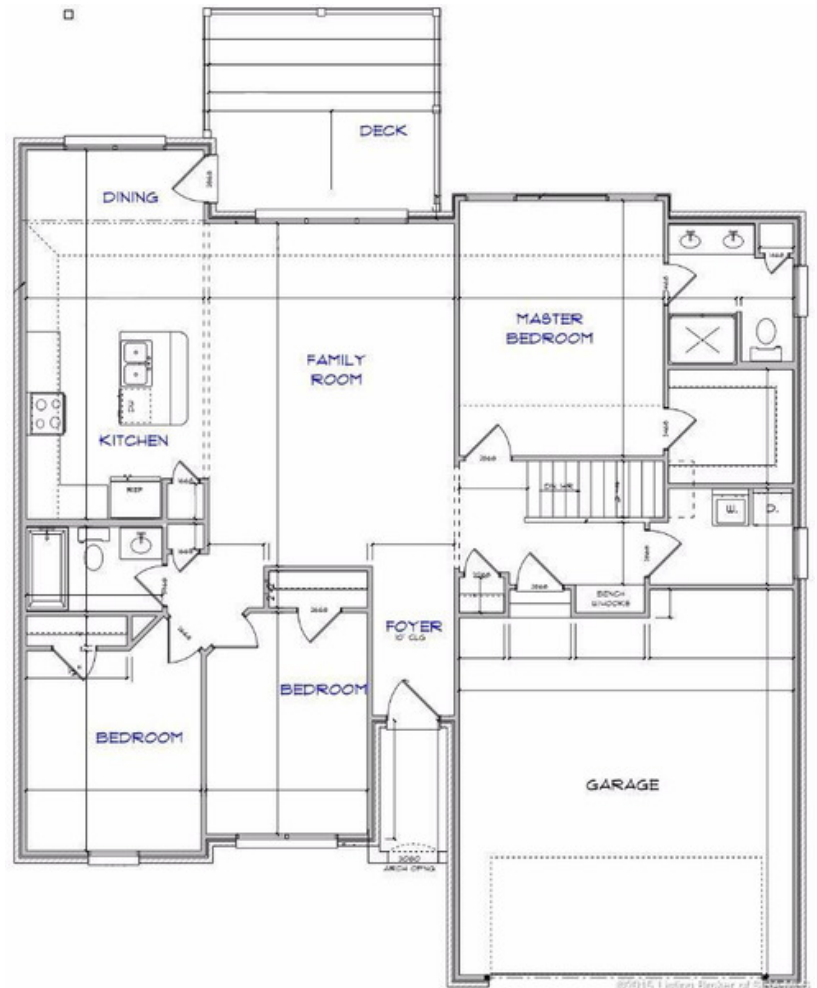

THE *Jude*

ASB, LLC

Custom Homes

- Open Floor Plan
- Vaulted Ceilings
- Wood Flooring
- Kitchen Island and Breakfast Bar
- Granite Counters
- Stainless Steel Appliances
- Formal Dining Room
- Master Bath with Dual Vanities, Walk In Closet
- Laundry Room
- 2-10 Home Warranty
- Energy Smart