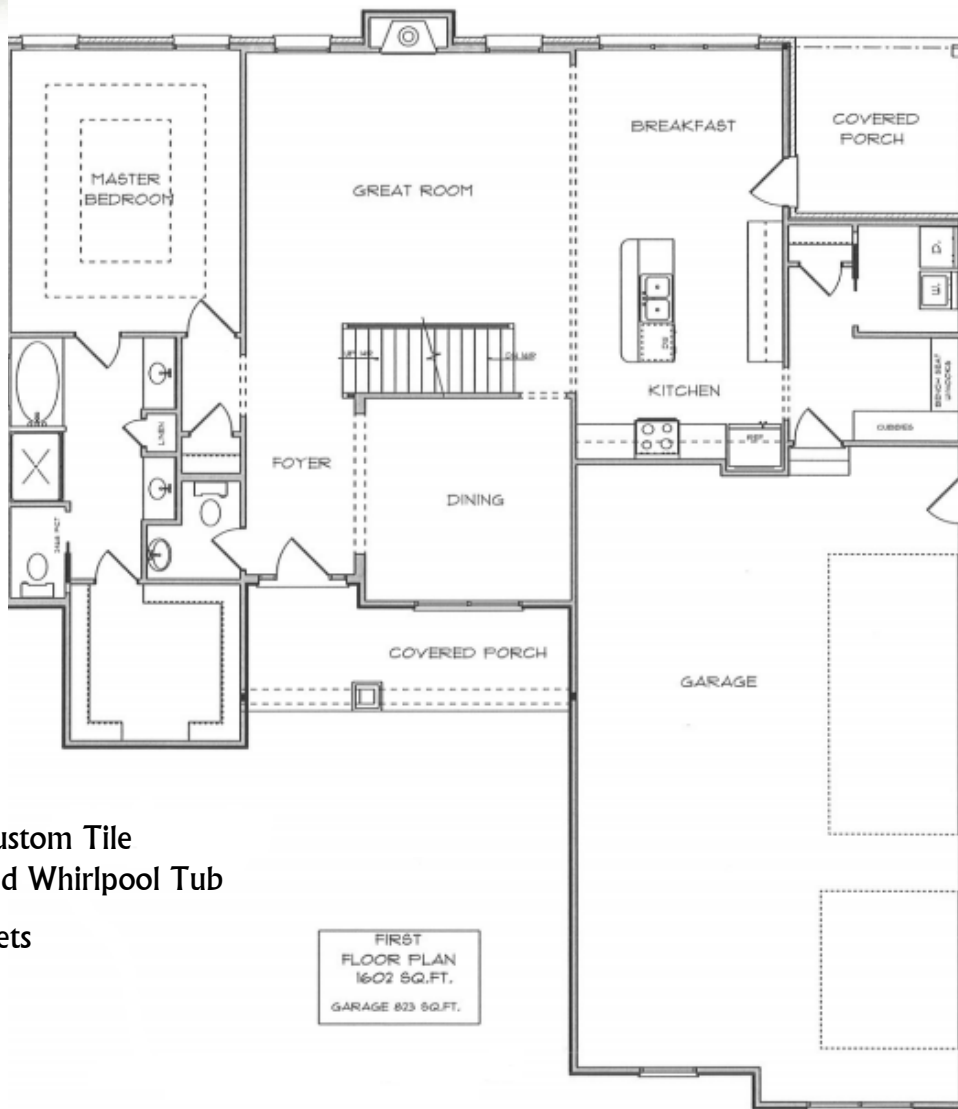

### HOME FEATURES

- 5 Bedrooms, 3.5 Bathrooms
- Open Floor Plan
- Fireplace with Built Ins
- Wood Flooring Throughout
- Formal Dining Room
- Granite Countertops
- Vaulted Ceilings
- Ceramic Tile in All Bathrooms
- Kitchen Island and Breakfast Bar
- Stainless Steel Appliances
- Master Bath features Walk In Closet, Custom Tile Shower, Double Vanity with Granite and Whirlpool Tub
- 3 Bedrooms Upstairs with Walk In Closets
- Energy Smart Home by RESNET
- 2-10 Home Warranty