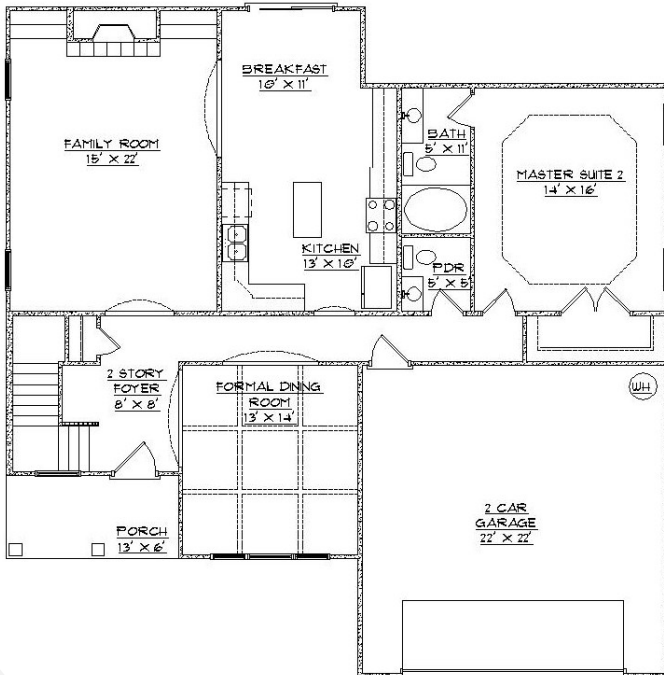

LAURA D

**APPROXIMATE
HEATED SQ.**

FT.:

3053

BEDROOMS:

5

BATHROOMS:

4.5

Exterior detail and floor coverings may vary. We reserve the right to make changes in plans and specifications. Dimensions may not be exact. Features may vary according to different elevations and specifications.