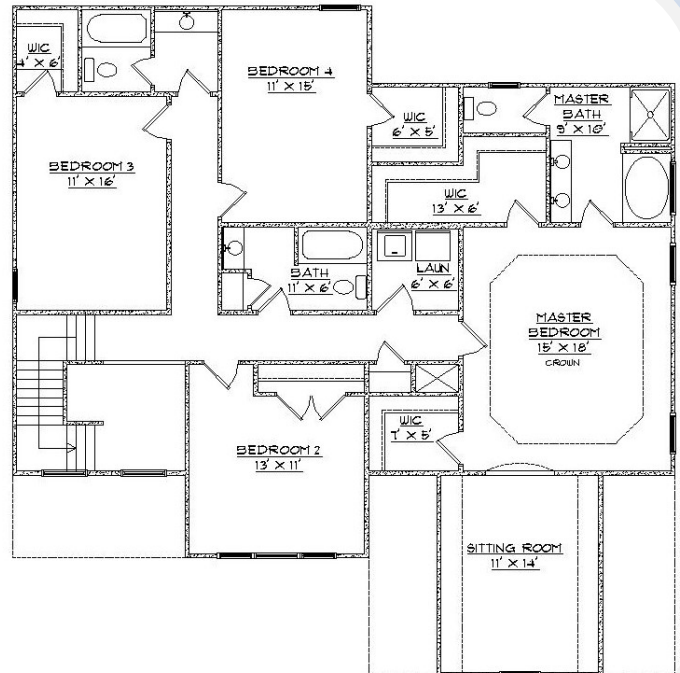

LAURA D

**APPROXIMATE
HEATED SQ.**

FT.:

3053

BEDROOMS:

5

BATHROOMS:

4.5

Exterior detail and floor coverings may vary. We reserve the right to make changes in plans and specifications. Dimensions may not be exact. Features may vary according to different elevations and specifications.