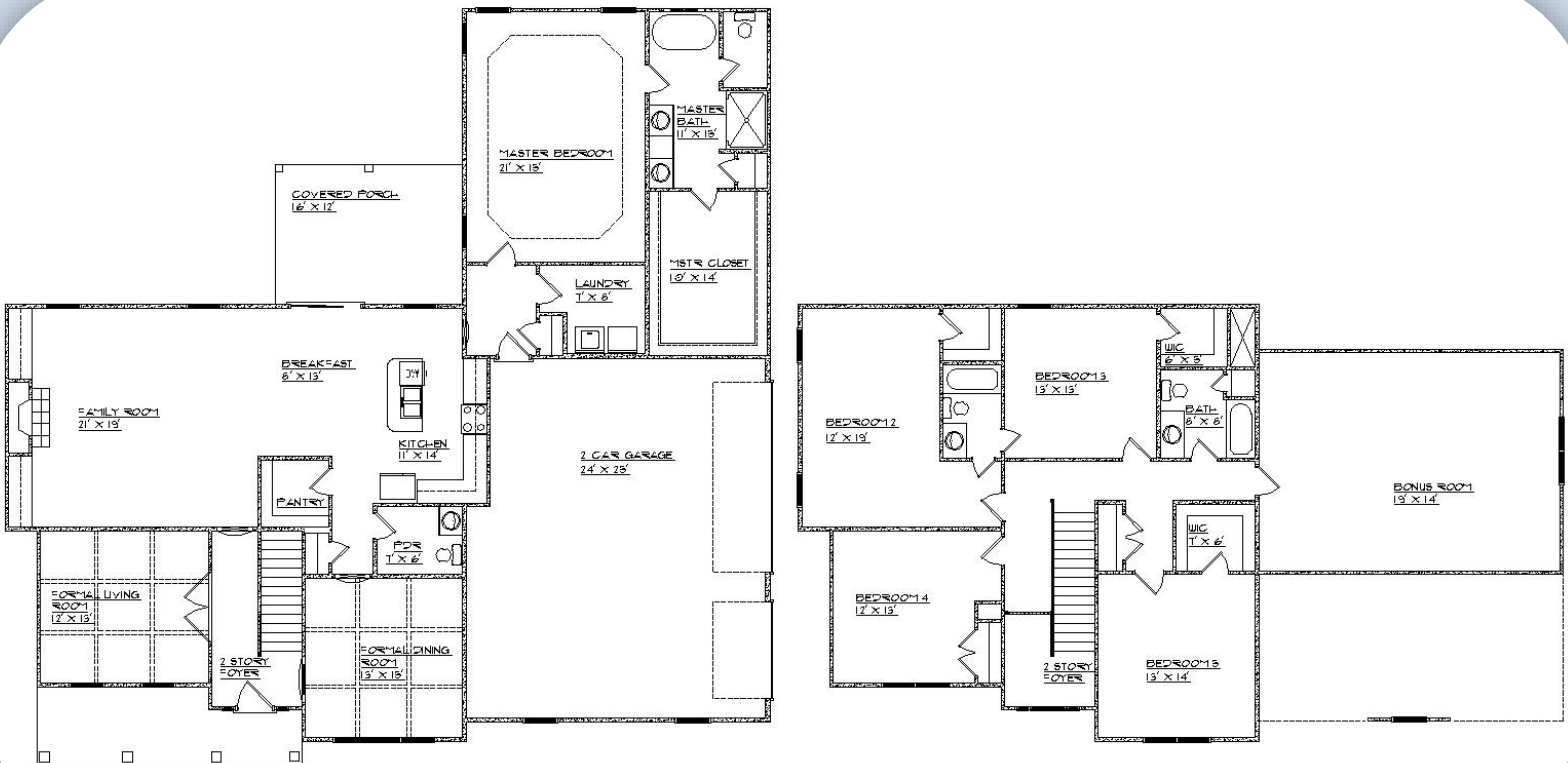

SUMMERLYN

**APPROXIMATE
HEATED SQ.
FT.:**

3878

BEDROOMS:

5

BATHROOMS:

3.5

Exterior detail and floor coverings may vary. We reserve the right to make changes in plans and specifications. Dimensions may not be exact. Features may vary according to different elevations and specifications.