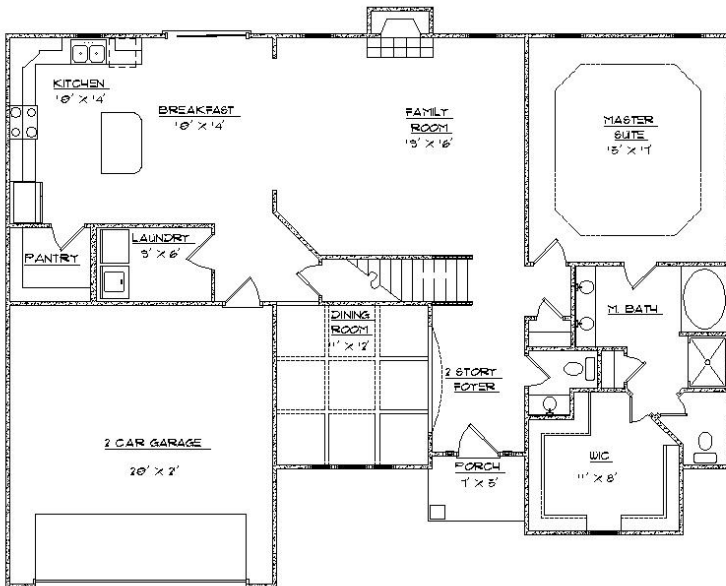

BERKLEY

APPROXIMATE
HEATED SQ. FT.:

2920

BEDROOMS:

5

BATHROOMS:

3.5

Exterior detail and floor coverings may vary. We reserve the right to make changes in plans and specifications. Dimensions may not be exact. Features may vary according to different elevations and specifications.