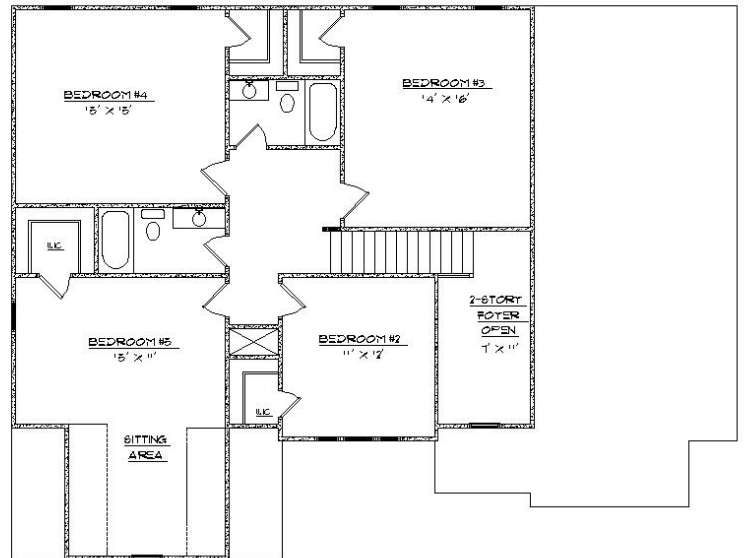

BERKLEY

APPROXIMATE
HEATED SQ. FT.:

2920

BEDROOMS:

5

BATHROOMS:

3.5

Exterior detail and floor coverings may vary. We reserve the right to make changes in plans and specifications. Dimensions may not be exact. Features may vary according to different elevations and specifications.