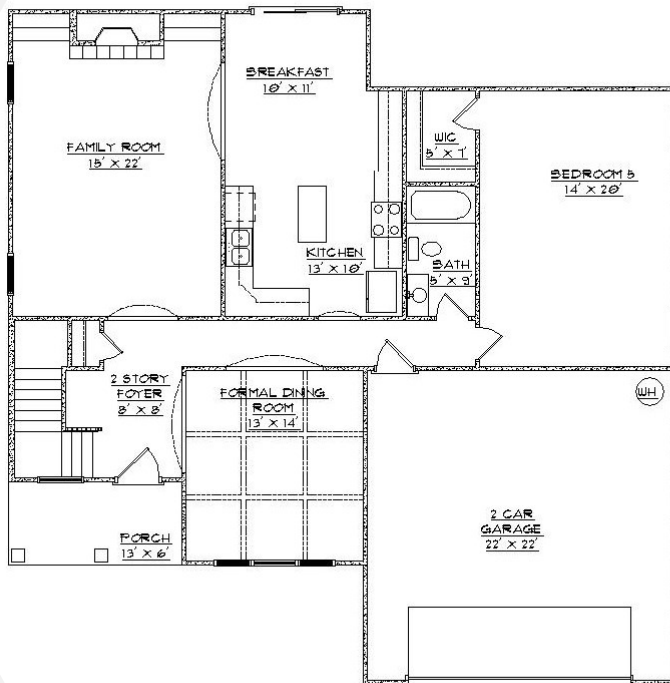

LAURA
**APPROXIMATE
 HEATED SQ.
 FT.:**
3053
BEDROOMS:
5
BATHROOMS:
4

Exterior detail and floor coverings may vary. We reserve the right to make changes in plans and specifications. Dimensions may not be exact. Features may vary according to different elevations and specifications.