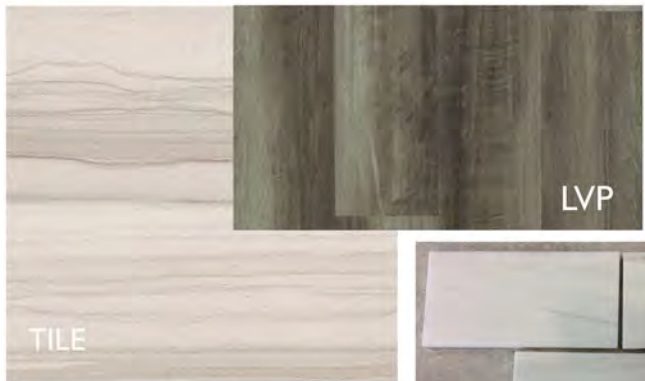

VILLAS AT BRINMORE

www.VillasAtBrinmore.com

INNOVATIONS

GREYSTONE