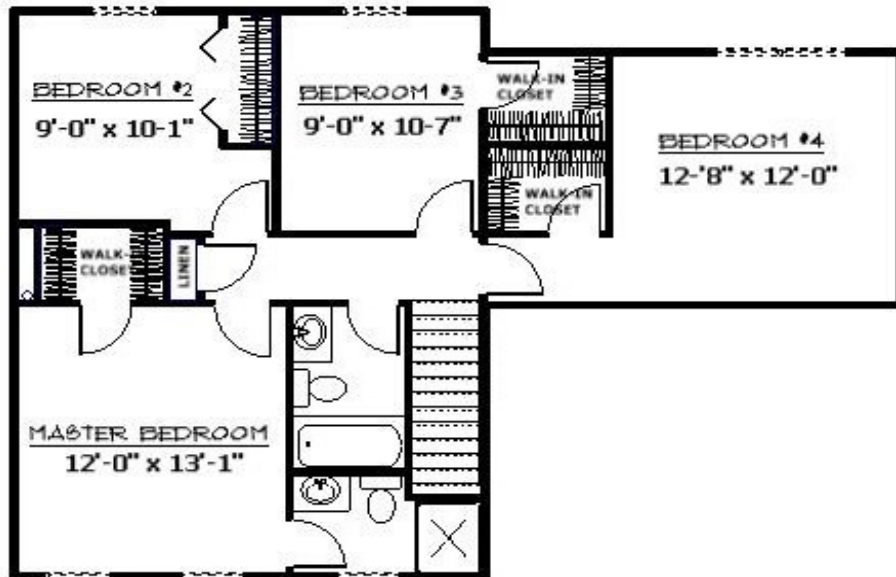

The Sinclair

Elevation A

Three Bedroom — Two Bath — Two Car Garage

BY MAPLE CRAFT LLC

VALUE
CRAFTED
HOMES

For Information contact Matt Topolski at 216 536-4793

Or Heather Sheehy at 614 537-8384

THE SINCLAIR

ELEVATION B