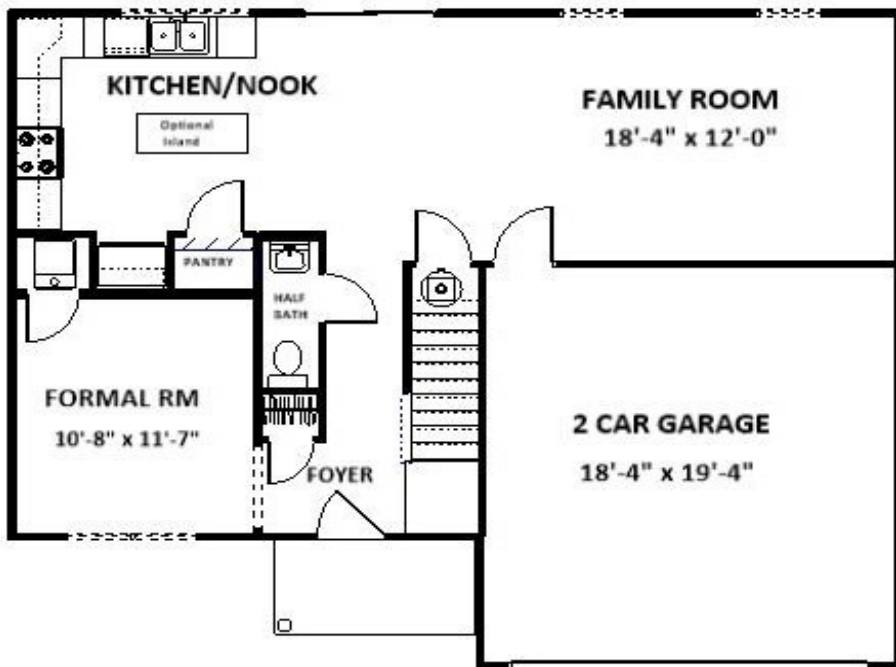

The Sinclair

Elevation A

Three Bedroom — Two Bath — Two Car Garage

BY MAPLE CRAFT LLC

VALUE
CRAFTED
HOMES

For Information contact Matt Topolski at 216 536-4793

Or Heather Sheehy at 614 537-8384

THE SINCLAIR

ELEVATION B