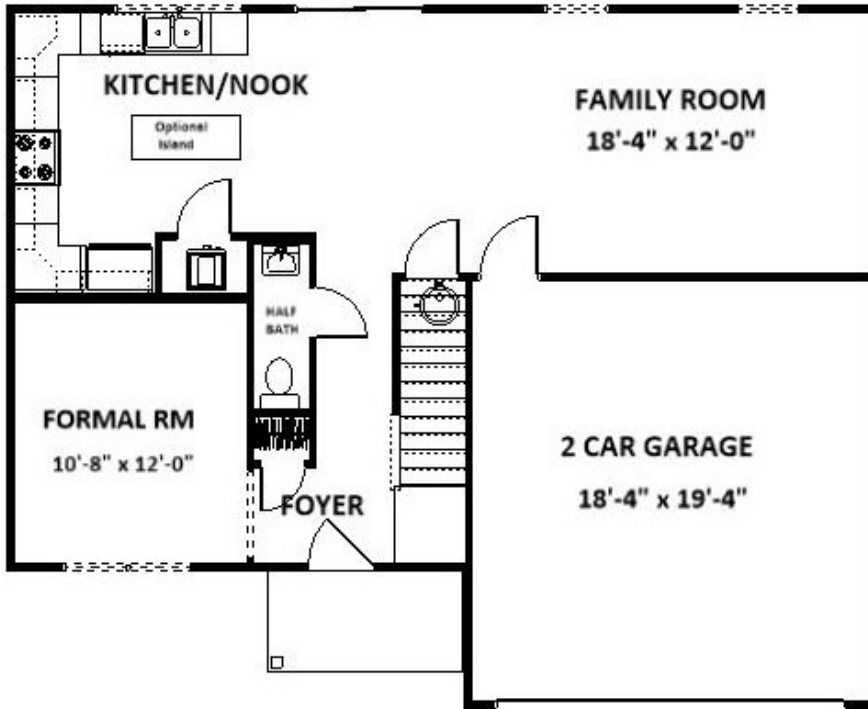

The Edinburgh

Elevation A

Three Bedroom — 2-1/2 Bath — Two Car Garage

BY MAPLE CRAFT LLC

VALUE
CRAFTED
HOMES

For Information contact Matt Topolski at 216 536-4793

Or Heather Sheehy at 614 537-8384

The Edinburgh

ELEVATION B