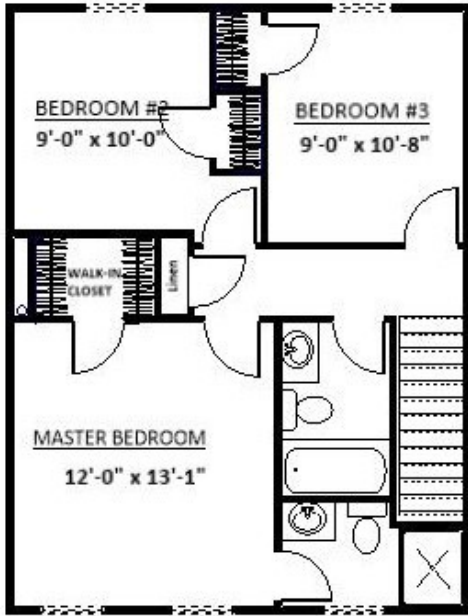

The Edinburgh

Elevation A

Three Bedroom — 2-1/2 Bath — Two Car Garage

BY MAPLE CRAFT LLC

VALUE
CRAFTED
HOMES

For Information contact Matt Topolski at 216 536-4793

Or Heather Sheehy at 614 537-8384

The Edinburgh

ELEVATION B