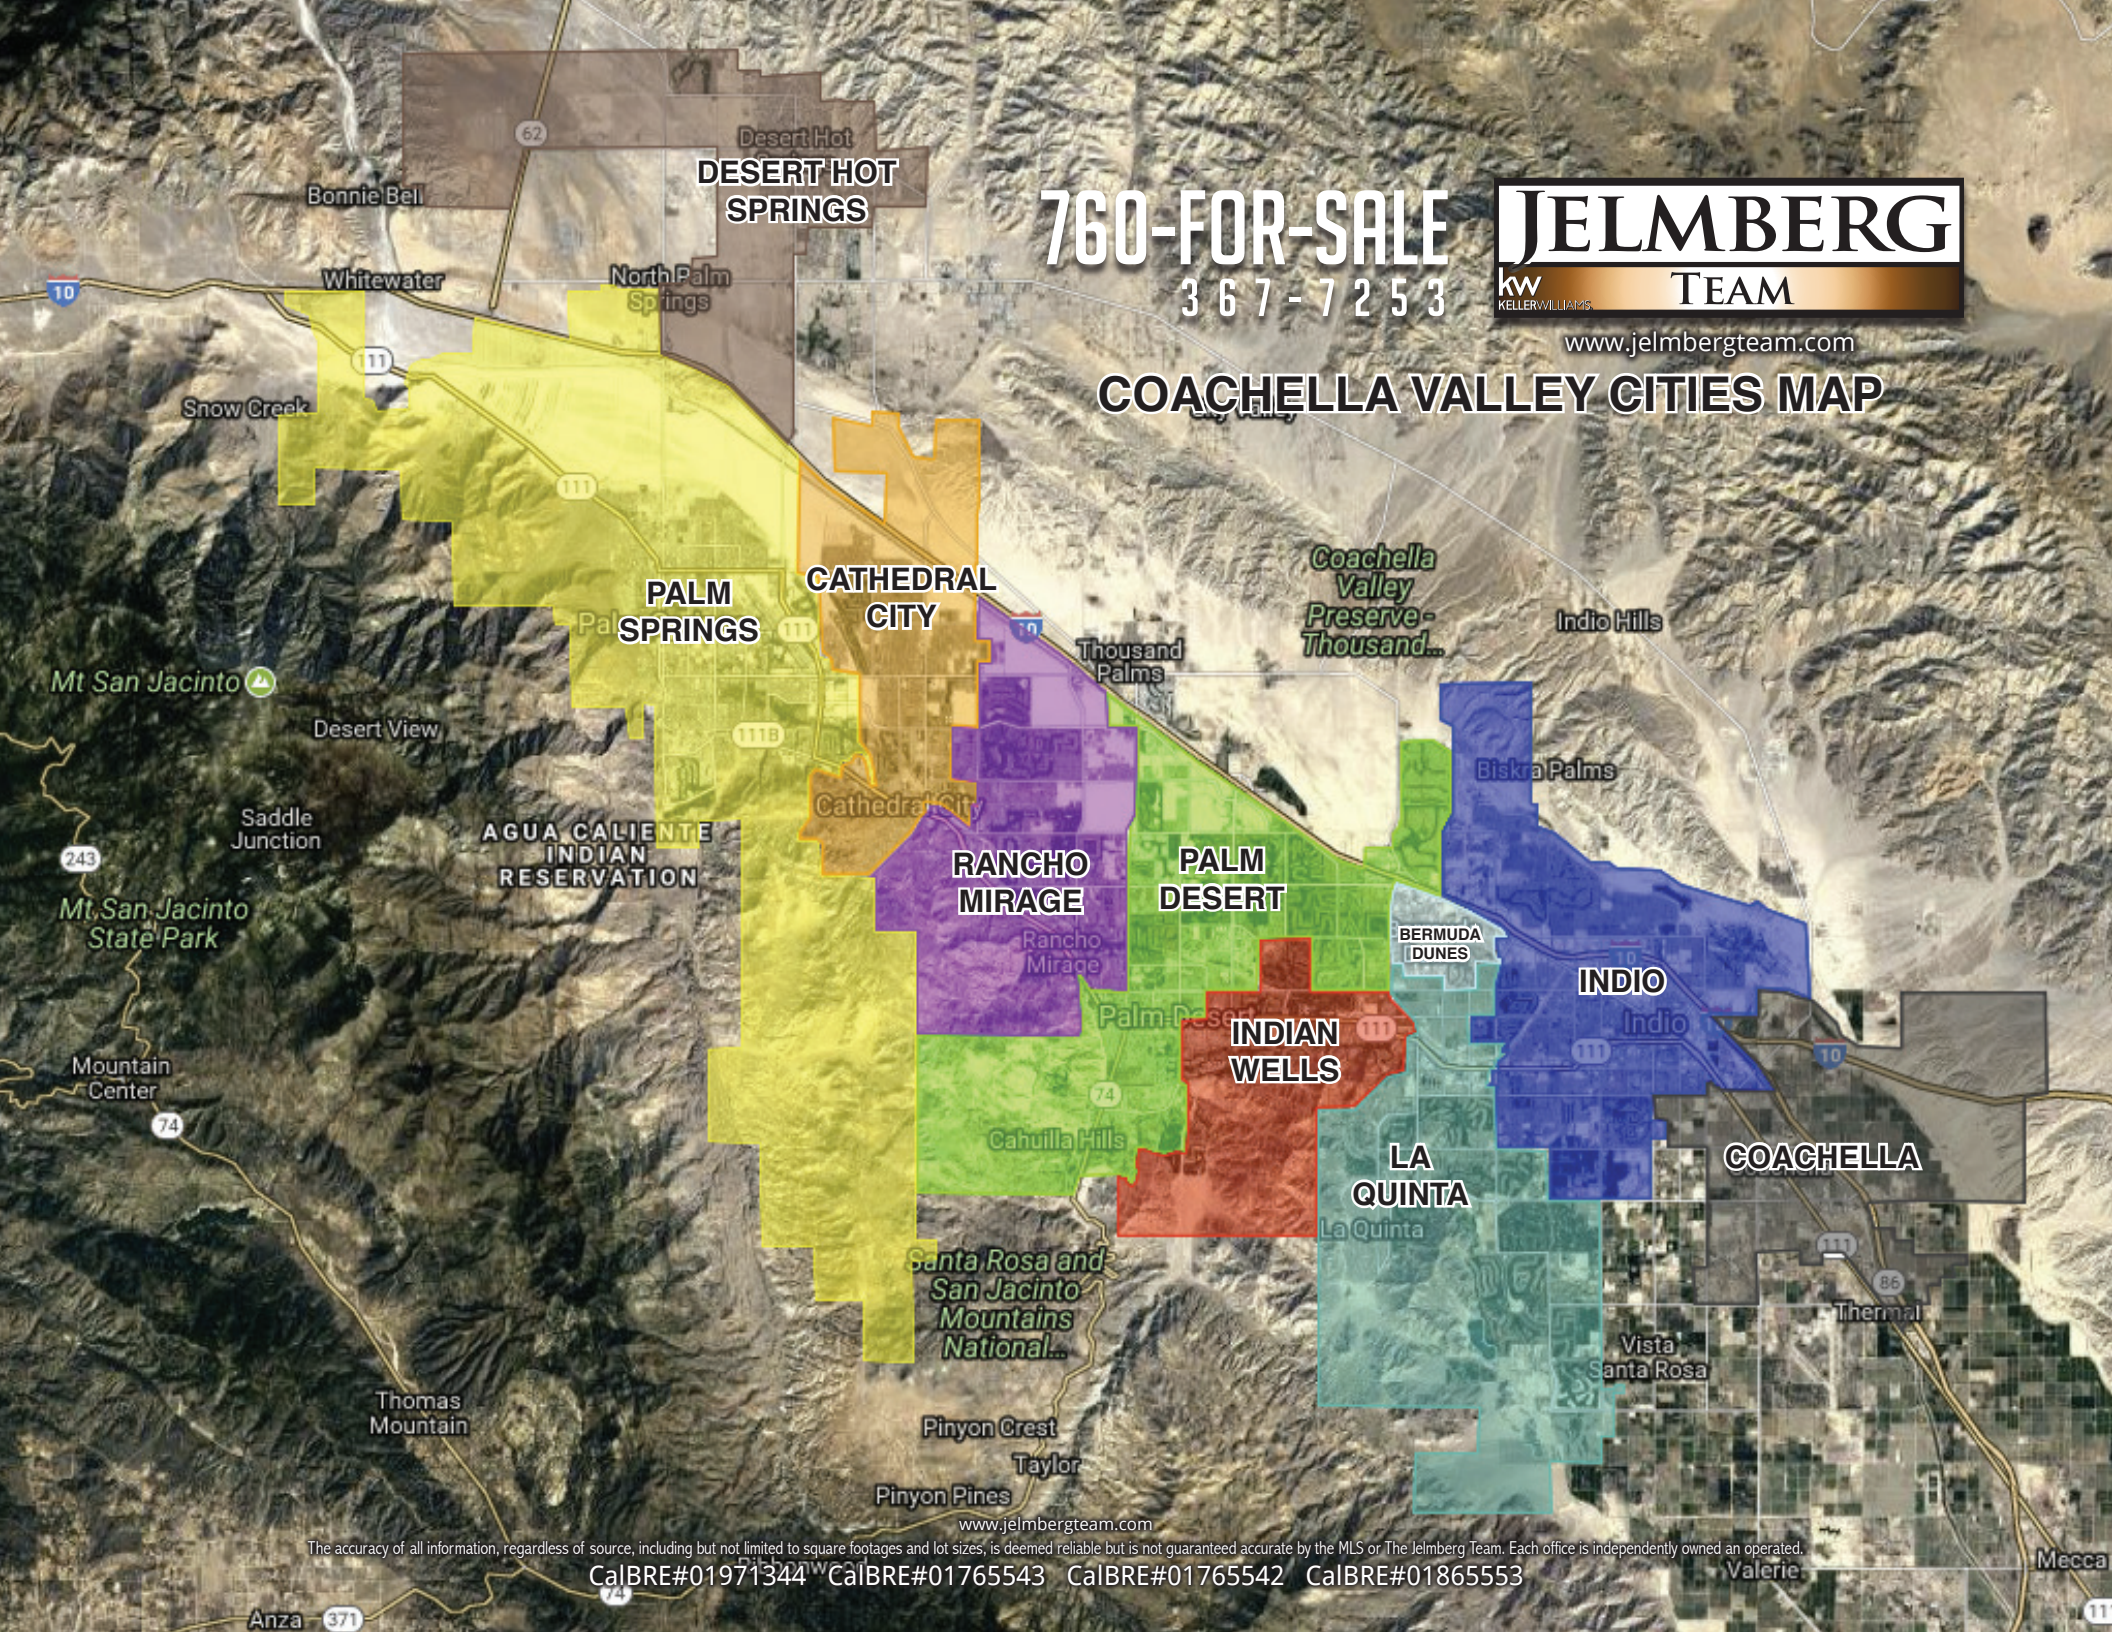

760-FOR-SALE

367-7253

JELMBERG

kw
KELLERWILLIAMS

TEAM

www.jelmberteam.com

COACHELLA VALLEY CITIES MAP

The accuracy of all information, regardless of source, including but not limited to square footages and lot sizes, is deemed reliable but is not guaranteed accurate by the MLS or The Jelmbert Team. Each office is independently owned and operated.